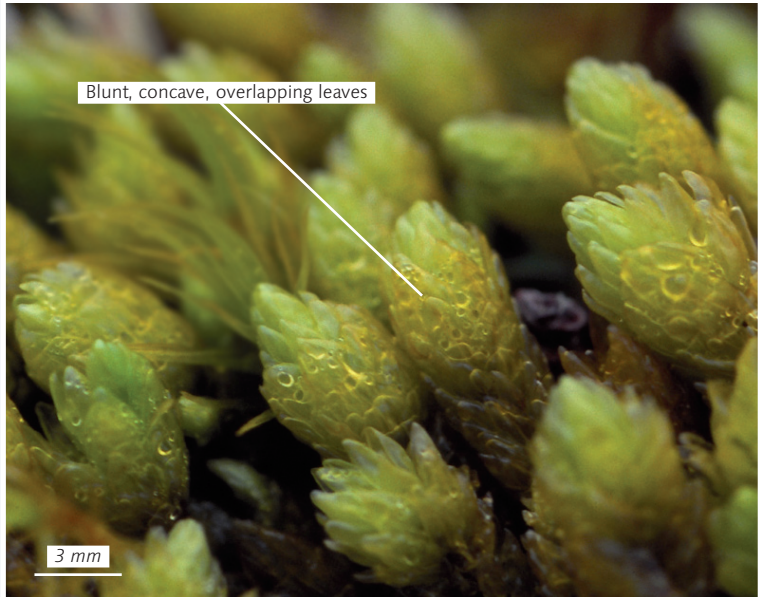

*Aulacomnium turgidum*

Swollen Thread-moss

**Identification** The shoots of *A. turgidum* are up to 10 cm tall. The blunt, concave leaves are 2.5–3 mm long, and appress the stem and overlap each other, giving the shoots of this fairly robust moss a very distinctive, swollen, turgid appearance. The pale yellow-green colour is similar to that of the much more widespread *A. palustre* (p. 625). It grows in small tufts or as scattered shoots. Capsules are unknown in the British Isles.

**Similar species** The large, pale green, turgid shoots are not easily confused with any other species. *A. palustre* (p. 625) is a similar colour, but its leaves are not concave and the shoots are not turgid.

**Habitat** *A. turgidum* grows in short vegetation on heathy ledges on base-rich crags and the tops of mountains, notably with dwarf shrubs and *Racomitrium*.